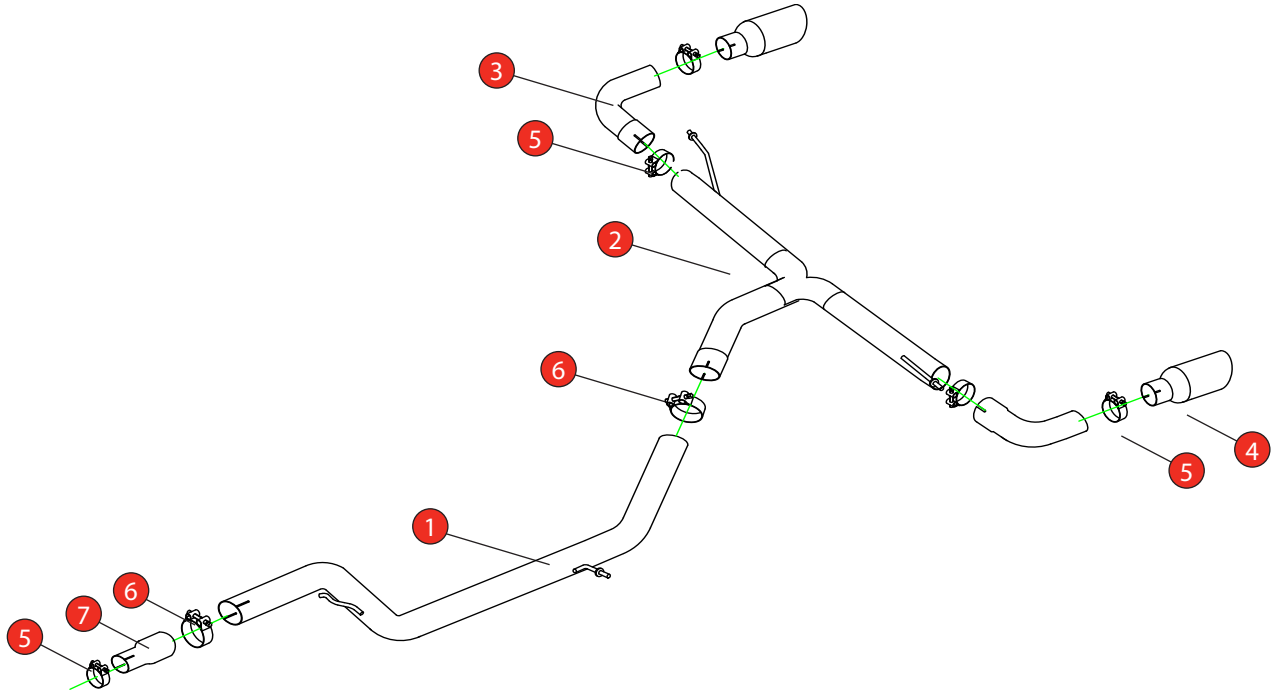

Car	Volkswagen Golf 6 GTi & Edition 35	Part No.	SVWS071CF
Year	2009-2013	Fit Kits	270FK
Notes	Where not supplied use original fittings	Features	Pipe Diameter:- 76mm

Estimated Fitting Time: 60 Minutes

NO.	PART NO.	DESCRIPTION	QTY
1	590VW	Non-resonated Centre Section	1
2	819VW	Rear Silencer Delete	1
3	691BM	Trim Connecting Pipe	2
4	Z023.10159	Ø100mm Carbon Fibre Ascari Trim	2
Fit Kit			
5	Z016.10064	63-68mm H/D Clamp	5
6	Z016.10062	76.2mm H/D Clamp	2
7	AD46	Adaptor (USE TO FIT TO O.E SYSTEM)	1

HOMOLOGATED	NO
DATE	12/07/2022
ISSUE	00
AUTHORISED	S Shipley

NOTE: ENSURE SCORPION SYSTEM IS CLEAR OF MOVING PARTS AND ALL ORIGINAL FUNCTIONS WORK CORRECTLY.

STAY CONNECTED TO RED POWER.